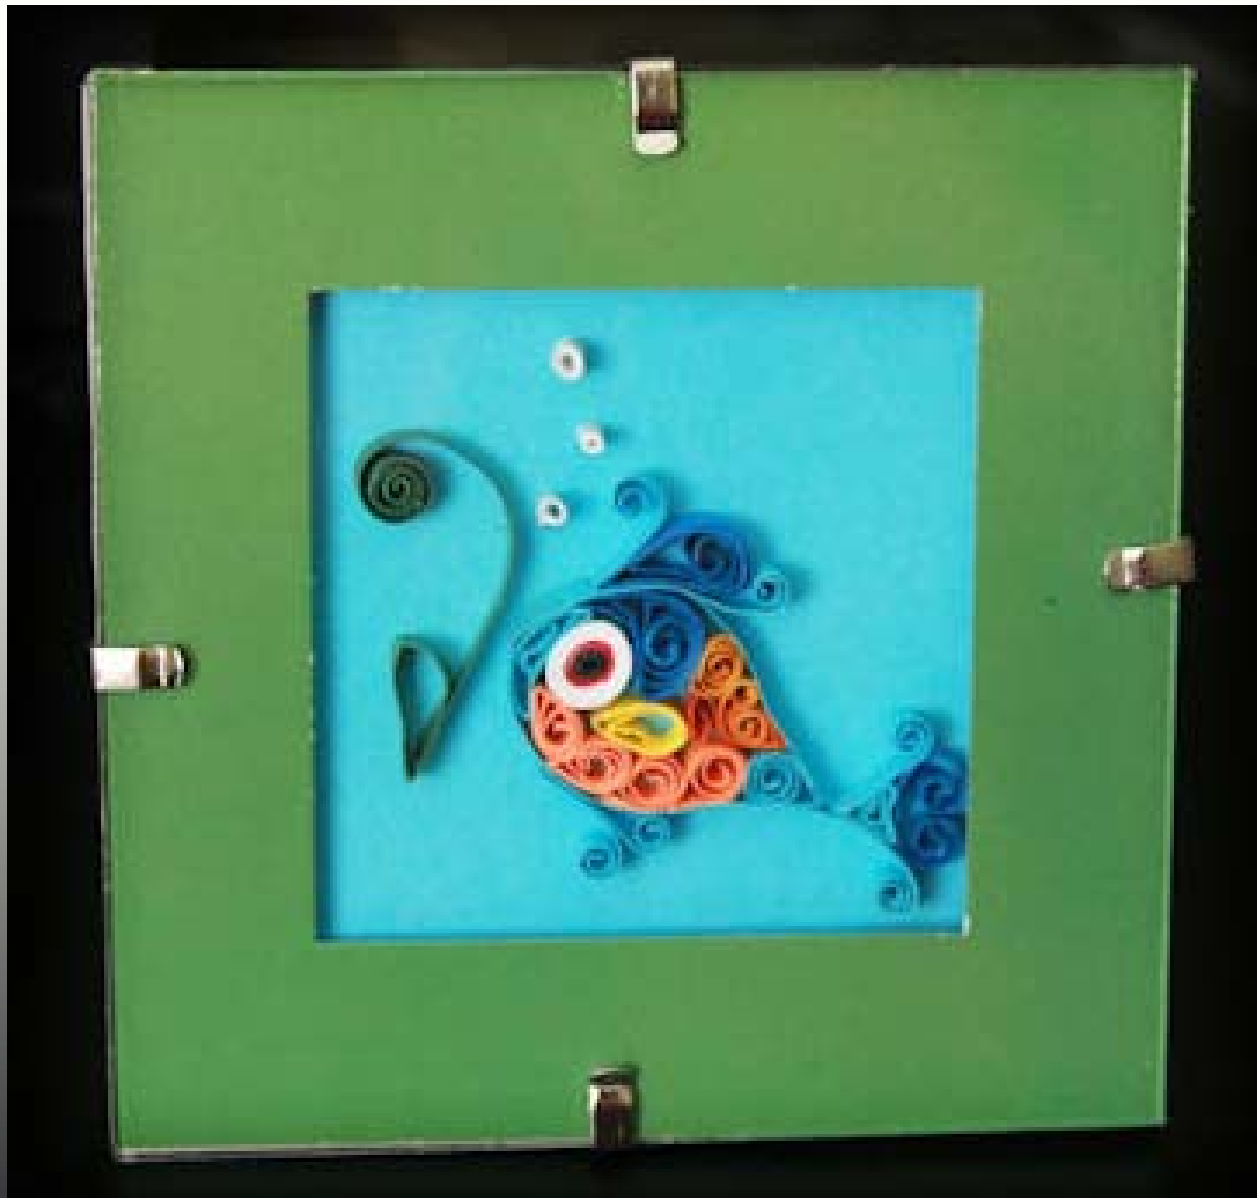

Blue Mandala, quilled paper art ornament, ~ 3" height

Red Mandala, quilled paper art ornament

Resplendent Quetzal, quilled
paper art ~ 15" height

Macaws in Love, quilled
paper art ~ 15" height

Framed giraffe, quilled paper art ~ 8" height

Three Happy Ducks, quilled paper art ~ 3" height

Cool Water Fishes, quilled paper art ~ 4" height

Neon Easter Decoration, quilled paper art ~ 3" height

Midnight Moonlight, acrylic on signboard, part of an Oceans exhibit ~ 24" height

Lone Cypress, cubist impressionism, pastel on scratch paper ~ 15" height